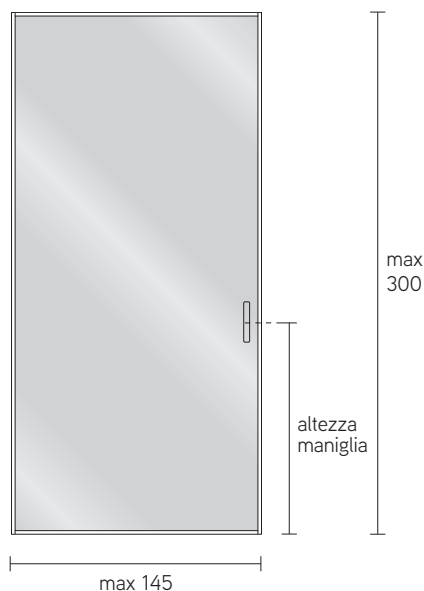

A SCOMPARSA / POCKET DOOR