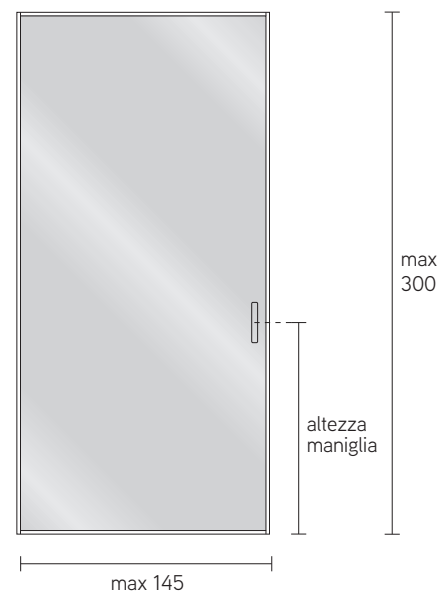

SCORREVOLE / SLIDING DOOR

ABBINAMENTI CON STIPITI, MECCANISMI E BINARI MATCHING WITH DOOR JAMBS, MECHANISMS AND RAILS

ANTA BATTENTE / WING DOOR	ANTA A SCOMPARSA / POCKET DOOR	ANTA SCORREVOLE / SLIDING DOOR
Stipite immurato / Built-in door jamb	Filo Muro	Binari / Rails
Tira-Spingi	Stipite Arc / Arc door jamb	
Stipite Arc / Arc door jamb	Stipite Basic / Basic door jamb	
Stipite Basic / Basic door jamb