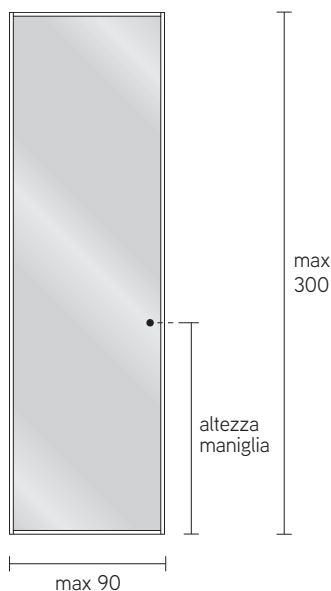

INFO TECNICHE LEVIA

DATA SHEET

Porta battente

Porta costituita da un telaio perimetrale in alluminio e da due pannelli di spessore 4mm nelle finiture indicate. Serratura magnetica, con cerniere a scomparsa regolabili sui 3 assi.

Porta scorrevole/scomparsa

Porta costituita da un telaio perimetrale in alluminio e da due pannelli di spessore 4mm nelle finiture indicate. L'altezza totale è intesa senza binario. Maniglia LX inclusa.

Wing door

Door made by a perimetral frame in aluminium and by two 4 mm thick panels in the finishes indicated. With magnet lock; invisible hinges adjustable on 3 axis.

Sliding door/pocket door

Door made by a perimetral frame in aluminium and by two 4 mm thick panels in the finishes indicated. The total height is without rail. LX handle included.

DIMENSIONI ANTE DOORS DIMENSIONS

BATTENTE / WING